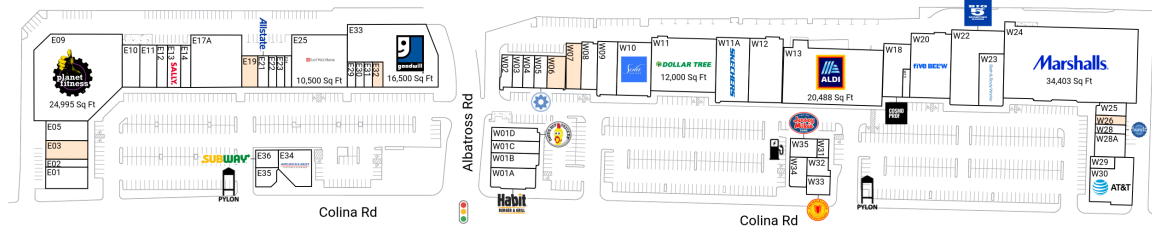

Puente Hills Town Center

17342-17596 Colima Road | Rowland Heights, CA 91748

Los Angeles County | Los Angeles-Long Beach-Anaheim, CA | 258,685 Sq Ft

33.9900, -117.9252

Available Spaces

E03	2,800 Sq Ft	360°	W06	2,100 Sq Ft	360°
E19	1,800 Sq Ft	360°	W07	2,368 Sq Ft	360°
E32	960 Sq Ft	360°	W26	825 Sq Ft	360°

Current Tenants Space size listed in square feet

E01	MoMo Paradise	3,200	W02	Rowland Heights Photo and Mai	1,298
E02	Rowland Heights Jewelry Mart	1,200	W03	Colima Dental Group	1,200
E05	Cabinet City	3,200	W04	Sully-Miller Contracting Compa	1,300
E09	Planet Fitness	24,995	W05	Club Pilates	1,500
E10	One Beauty	2,640	W08	Ms. Slim	2,732
E11	FedEx	2,560	W09	Golden Bank, NA	3,500
E12	Terra:stn	1,600	W10	Sola Salon Studios	6,500
E13	Sally Beauty Supply	2,000	W11	Dollar Tree	12,000
E14	Innovision Optometry	1,600	W11A	SKECHERS	7,680
E17A	Only 1 Markets Inc.	9,500	W12	Cathay Bank	7,320
E21	Allstate Insurance	1,200	W13	ALDI	20,488
E22	Penny's Flower Shop	900	W18	CosmoProf	4,280
E23	Robam Kitchen Appliance	900	W19	Nailed It	729
E24	C T Nails	900	W20	Five Below	9,000
E25	East West Bank	10,500	W22	Big 5 Sporting Goods	9,275
E29	Acuhealth Center	750	W23	Bath & Body Works	4,522
E30	Aspire Fitness	750	W24	Marshalls	34,403
E31	Up Spine and Joint	750	W25	Dirty Dog Grooming	1,100
E33	Goodwill	16,500	W28	Nothing Bundt Cakes	2,475
E34	America's Best Contacts & Eyeglasses	4,000	W28A	Larry Chen Collectibles	825
E35	Oakobing	1,117	W29	Herbarn Acupuncture & Herb Ce	1,000
E36	Subway	1,138	W30	AT&T	6,000
W01A	The Habit Burger Grill	3,040	W31	Cotti Coffee	770
W01B	Dean Noodles	2,390	W32	Ono Hawaiian BBQ	1,401
W01C	Higo Sushi	1,970	W33	The Halal Guys	1,500
W01D	Dave's Hot Chicken	2,113	W34	The Poke Co & Wings	1,839
			W35	Jersey Mike's	1,782